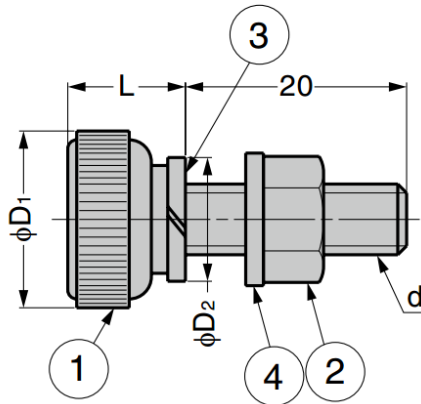

GSRT-N Stainless Steel Thumbscrew Knob

Features

- Full thread type
- Suitable for applications such as switchboards, control and distribution boards

No.	Part Name	Material	Finish / Colour
①	Knurled Knob	Stainless Steel (SUS303)	Polished
②	Hexagon Nut		Clear Zinc Chromate
③	Spring Washer	POM	Natural
④	Resin Washer		

Part No.	L	D ₁	D ₂	d
GSRT-N3-20S	8	11	8	M3
GSRT-N4-20S	10	16	11	M4
GSRT-N5-20S				M5

GBRT-L / GSRT-L Thumbscrew Knob

Features

- Suitable for applications such as switchboards, control and distribution boards

No.	Part Name	Material	Finish
①	Knurled Knob	Brass	Chrome
②	Hexagon Nut	Steel (SWCH)	Coloured Zinc
③	Spring Washer	Steel	Chromate (Trivalent)

Part No.	Material	Finish
GBRT-L6-10CR	Refer to table above	
GSRT-L6-10S	Stainless Steel 304	Polished