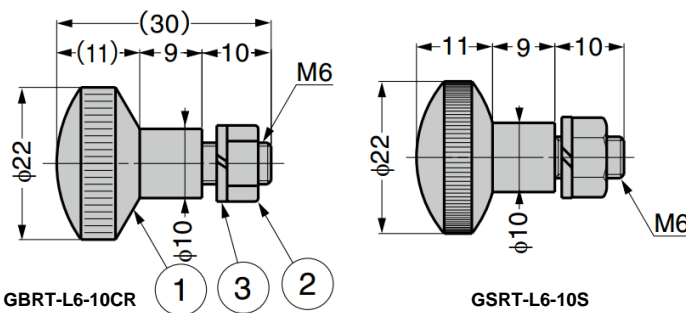

GSRT-N Stainless Steel Thumbscrew Knob

Features

- Full thread type
- Suitable for applications such as switchboards, control and distribution boards

No.	Part Name	Material	Finish / Colour
①	Knurled Knob	Stainless Steel (SUS303)	Polished
②	Hexagon Nut		Clear Zinc Chromate
③	Spring Washer	POM	Natural
④	Resin Washer		

Part No.	L	D ₁	D ₂	d
GSRT-N3-20S	8	11	8	M3
GSRT-N4-20S	10	16	11	M4
GSRT-N5-20S				M5

GBRT-L / GSRT-L Thumbscrew Knob

Features

- Suitable for applications such as switchboards, control and distribution boards

No.	Part Name	Material	Finish
①	Knurled Knob	Brass	Chrome
②	Hexagon Nut	Steel (SWCH)	Coloured Zinc
③	Spring Washer	Steel	Chromate (Trivalent)

Part No.	Material	Finish
GBRT-L6-10CR	Refer to table above	
GSRT-L6-10S	Stainless Steel 304	Polished